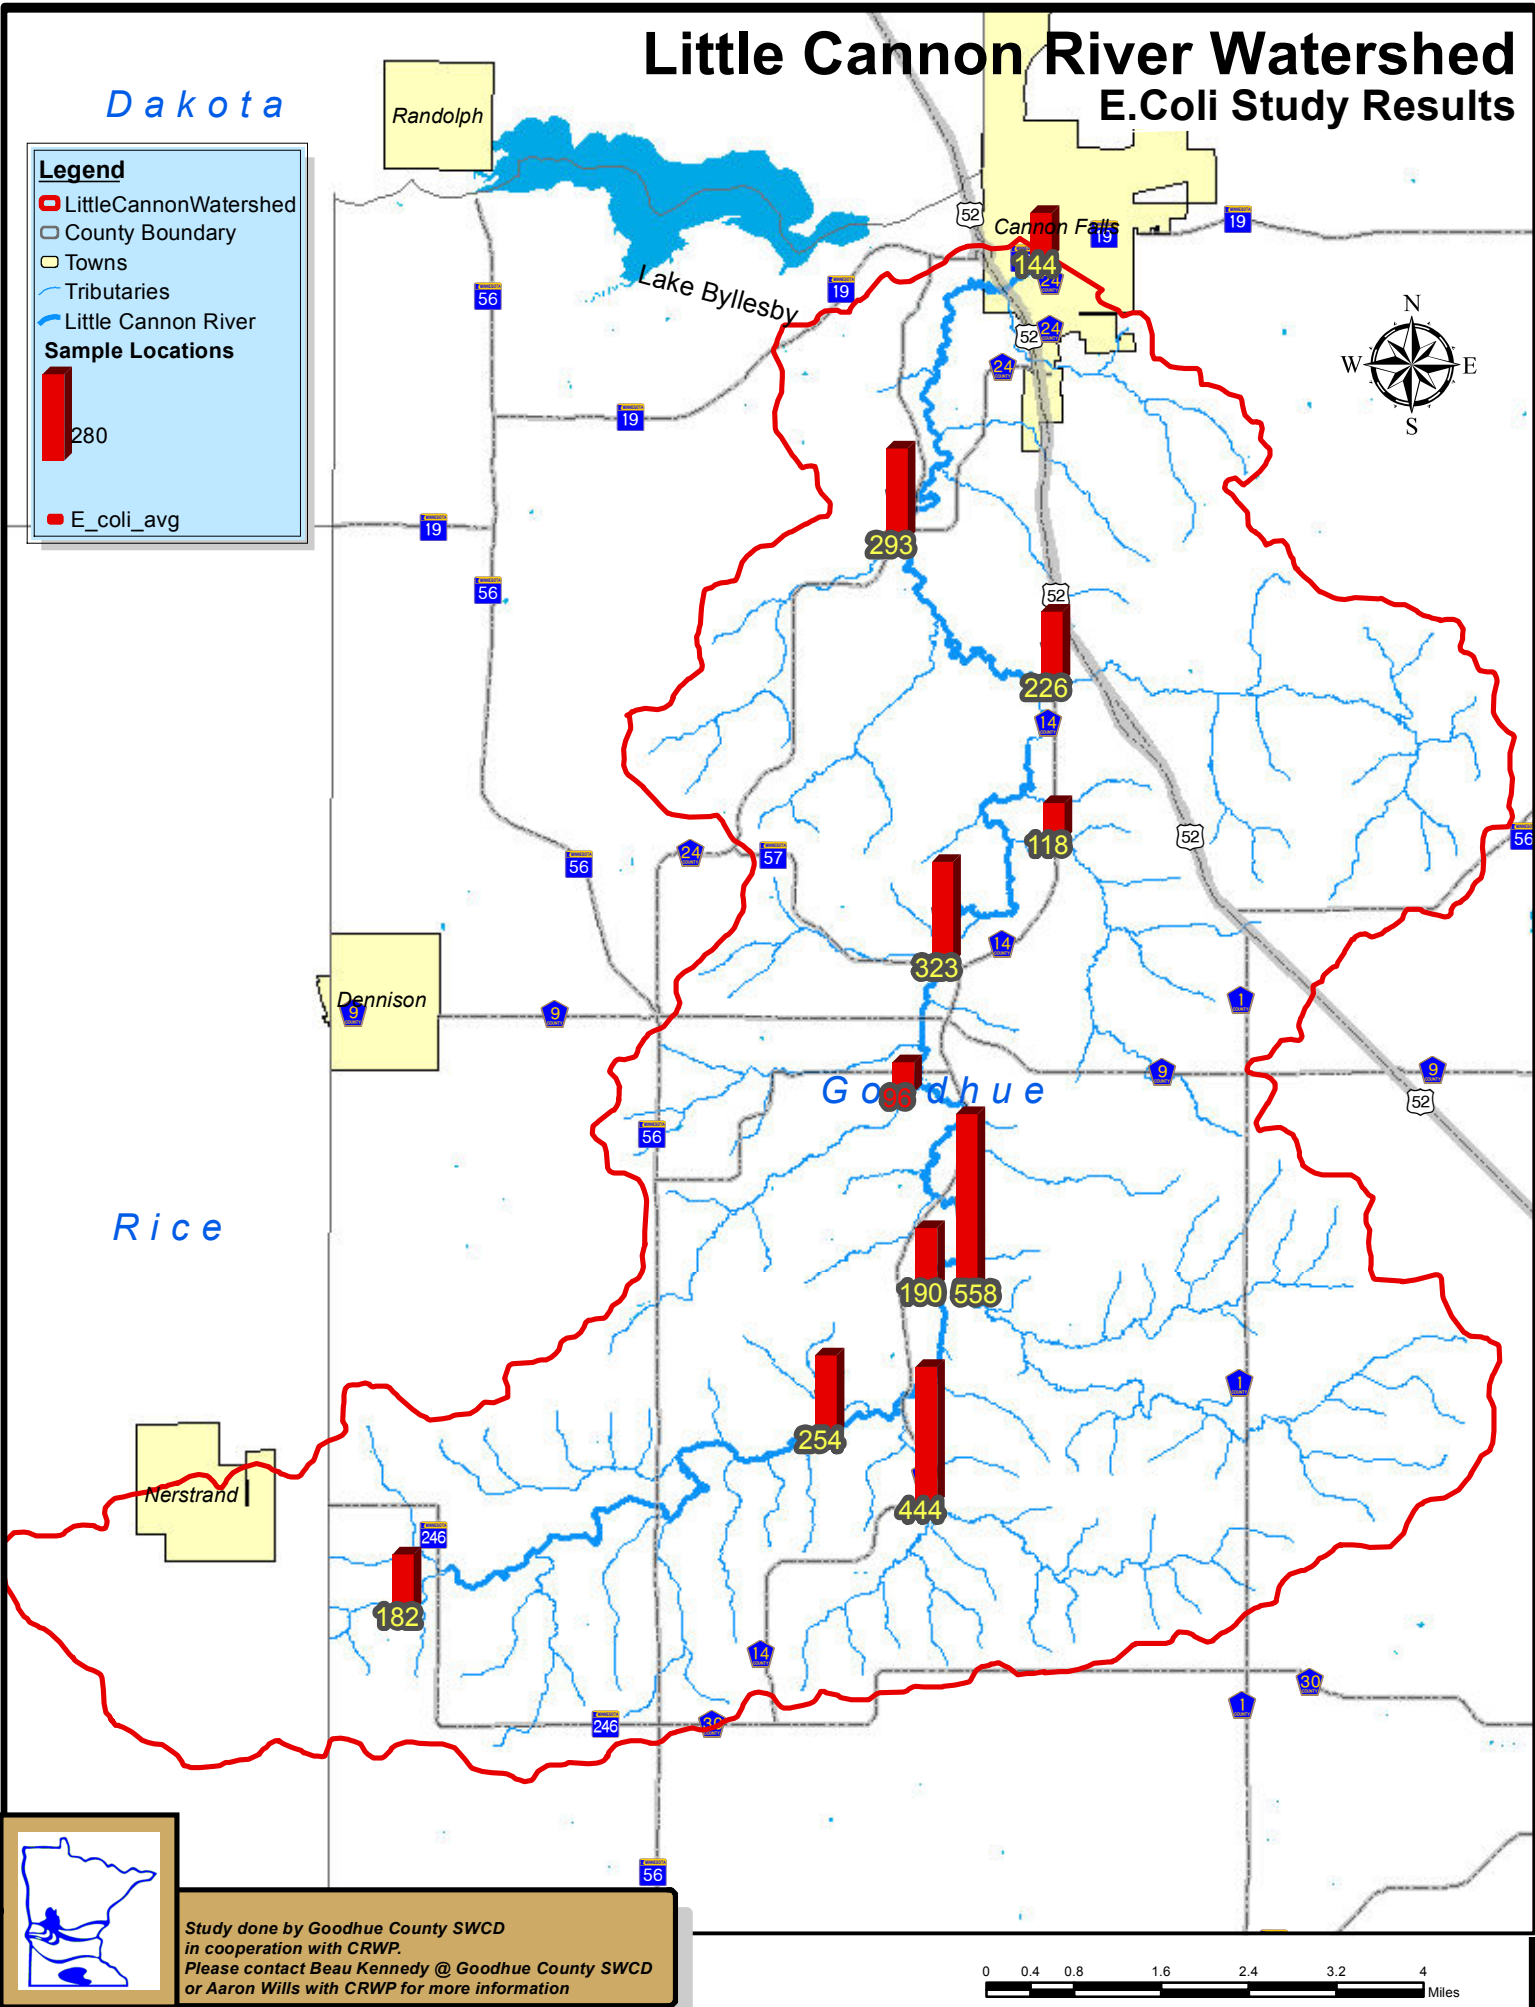

Little Cannon River Watershed E.Coli Study Results

Dakota

Legend

- Little Cannon Watershed
 - County Boundary
 - Towns
 - ~~~~~ Tributaries
 - ~~~~~ Little Cannon River
- Sample Locations**
- 280
- E_coli_avg

Study done by Goodhue County SWCD
in cooperation with CRWP.
Please contact Beau Kennedy @ Goodhue County SWCD
or Aaron Wills with CRWP for more information