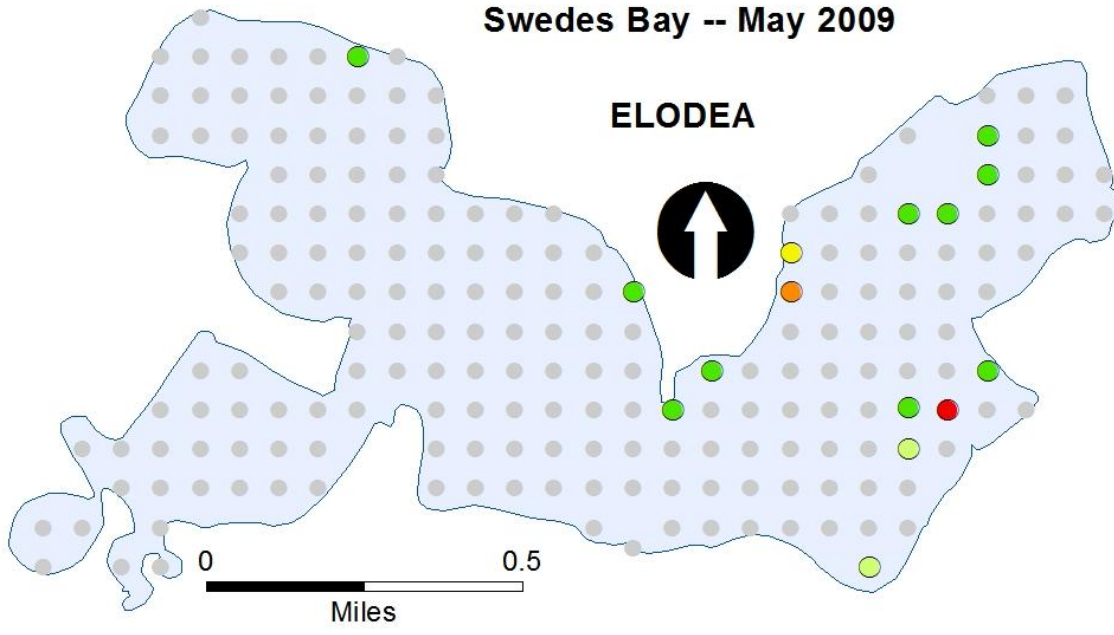

# May 2009 – Swedes Bay -- Vegetation Survey

Water Resources Center (Minnesota State – Mankato), January 2010

Swedes Bay -- May 2009

Swedes Bay -- May 2009

### Swedes Bay -- May 2009