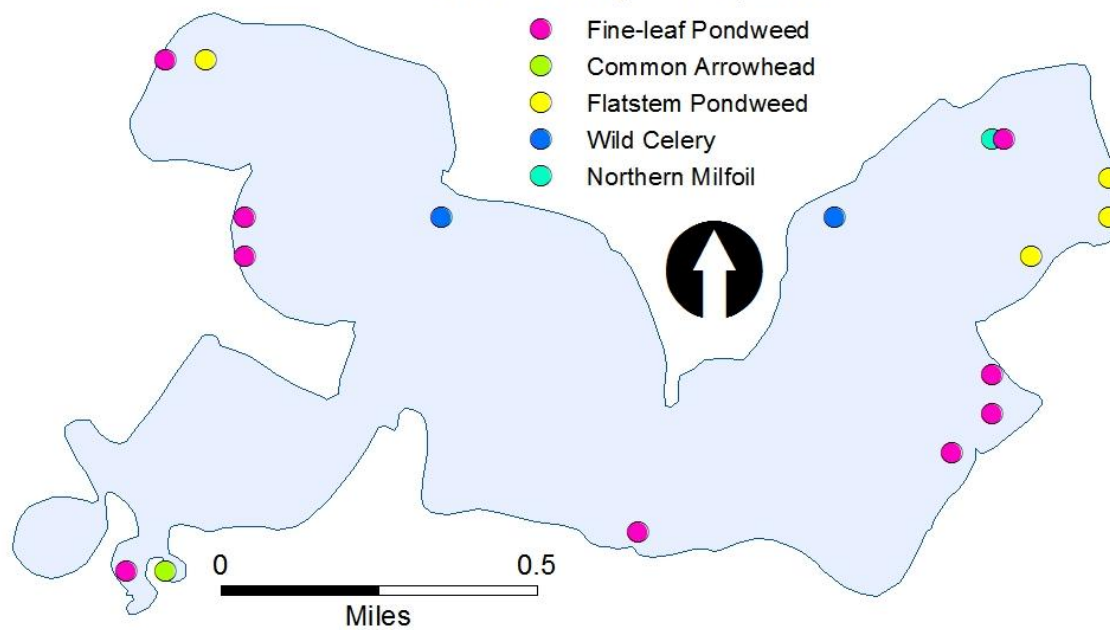

# May 2009 – Swedes Bay -- Vegetation Survey

Water Resources Center (Minnesota State – Mankato), January 2010

Swedes Bay -- May 2009

Swedes Bay -- May 2009

### Swedes Bay -- May 2009

### Swedes Bay -- May 2009

**Swedes Bay -- May 2009**