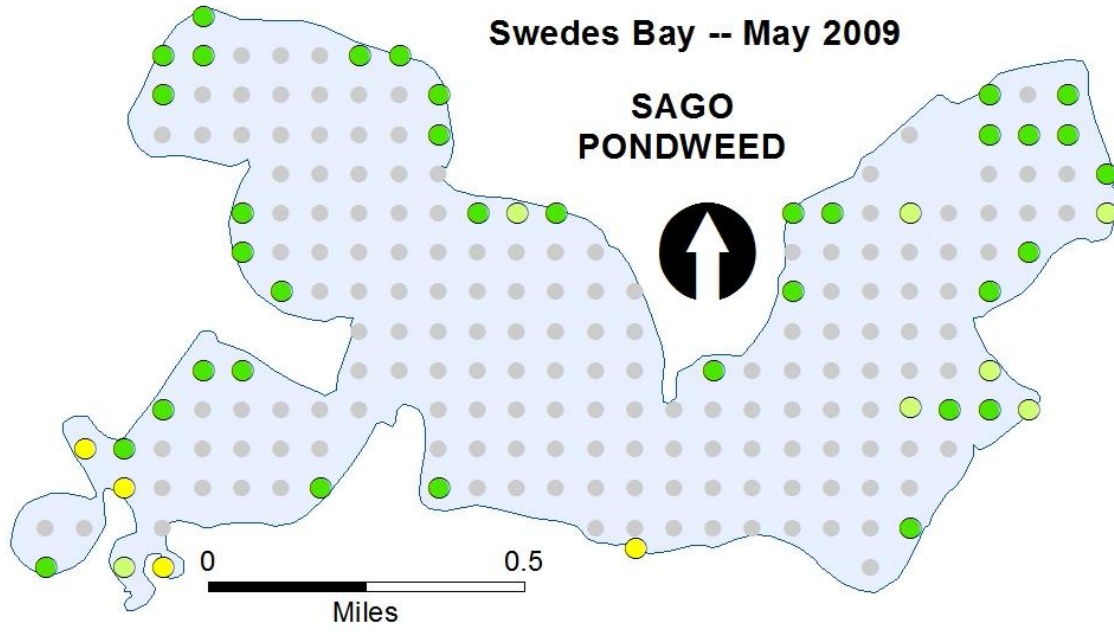

# May 2009 – Swedes Bay -- Vegetation Survey

Water Resources Center (Minnesota State – Mankato), January 2010

Swedes Bay -- May 2009

Swedes Bay -- May 2009

### Swedes Bay -- May 2009