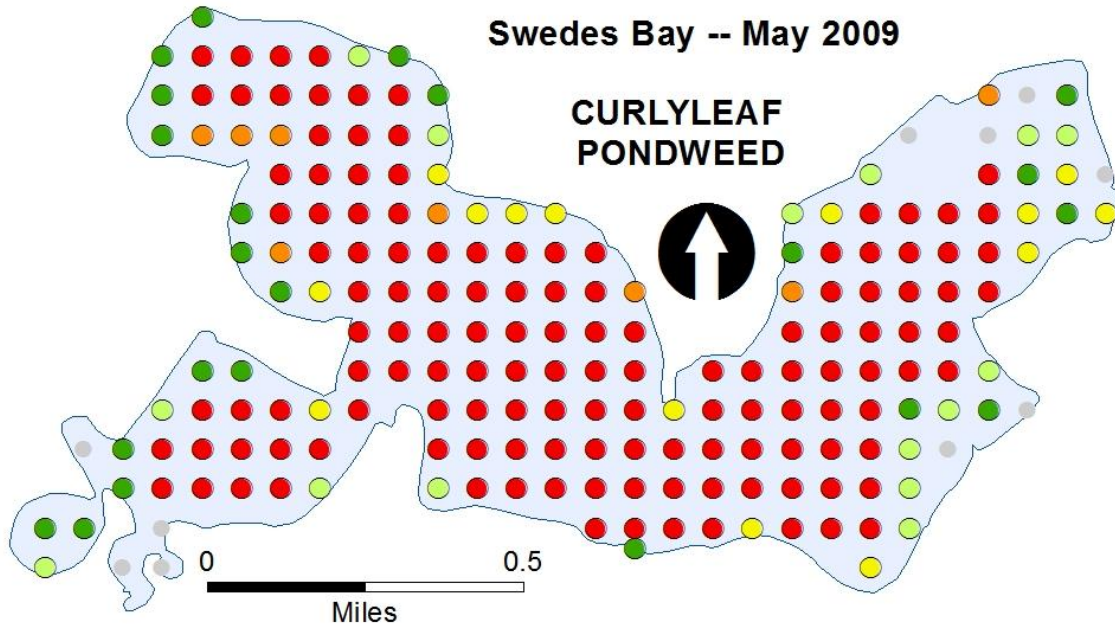

# May 2009 – Swedes Bay -- Vegetation Survey

Water Resources Center (Minnesota State – Mankato), January 2010

Swedes Bay -- May 2009

Swedes Bay -- May 2009