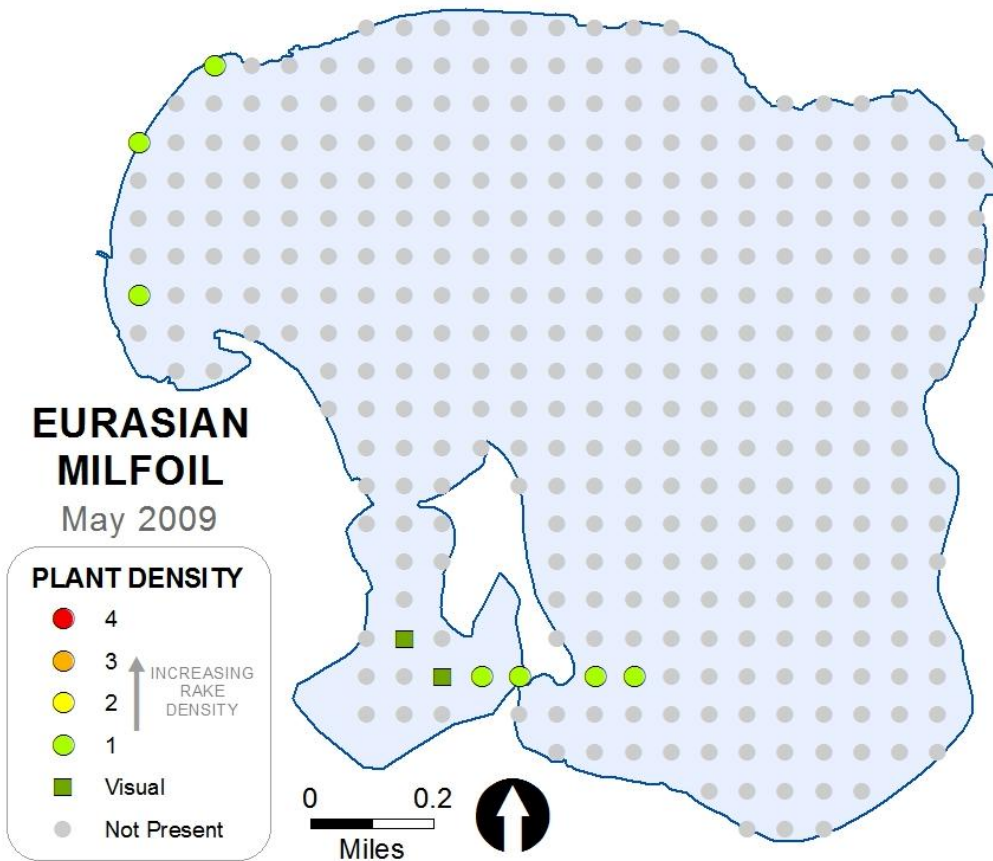

GERMAN LAKE

Bathymetry

GERMAN LAKE

No samples collected (>17 feet)

May 2009 – German Lake -- Vegetation Survey

Water Resources Center (Minnesota State – Mankato)

August 2009 – German Lake -- Vegetation Survey

Water Resources Center (Minnesota State – Mankato)