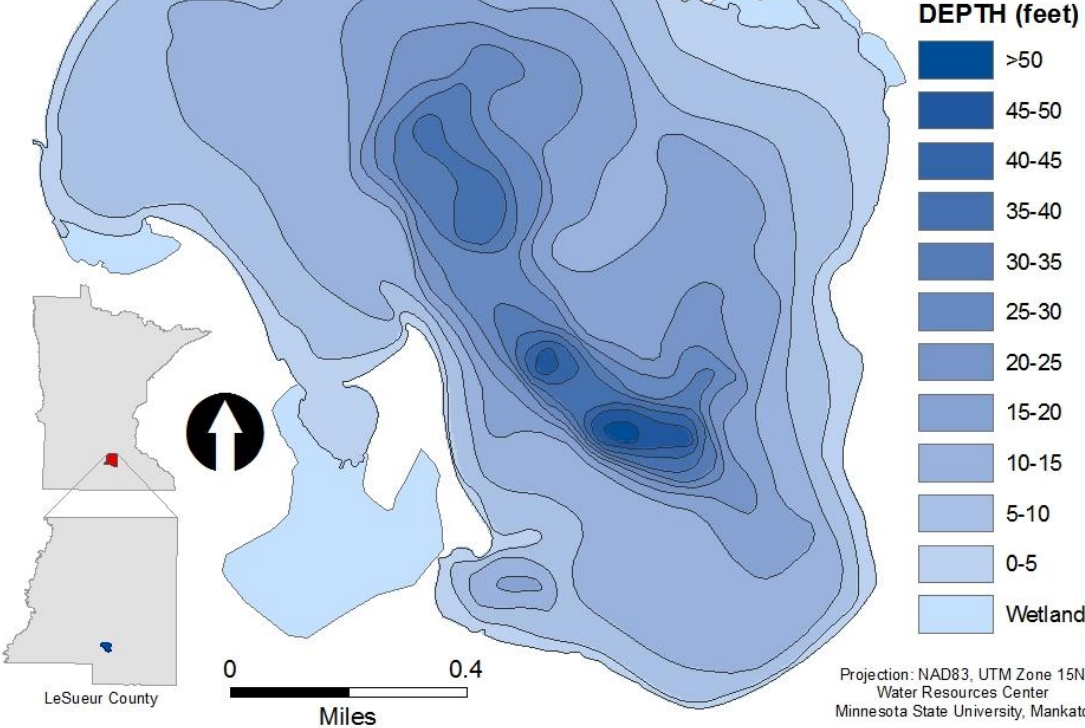

GERMAN LAKE

Bathymetry

GERMAN LAKE

No samples collected (>17 feet)

May 2009 – German Lake -- Vegetation Survey

Water Resources Center (Minnesota State – Mankato)

August 2009 – German Lake -- Vegetation Survey

Water Resources Center (Minnesota State – Mankato)