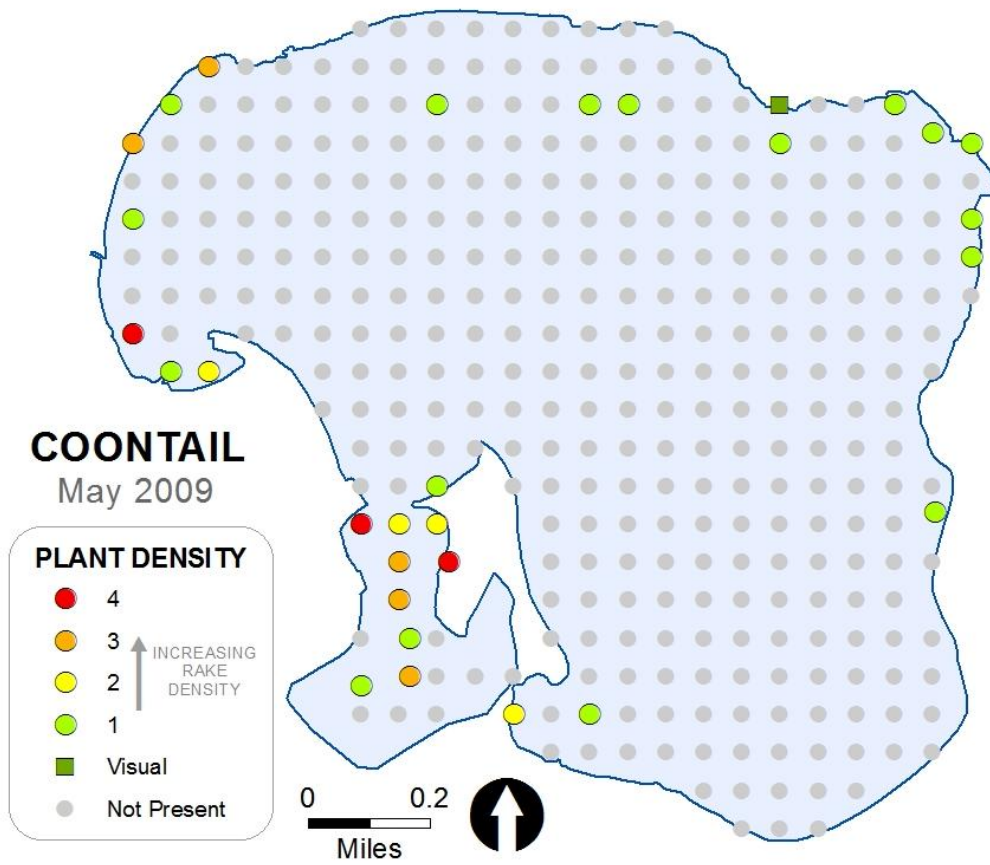

GERMAN LAKE

Bathymetry

GERMAN LAKE

No samples collected (>17 feet)

May 2009 – German Lake -- Vegetation Survey

Water Resources Center (Minnesota State – Mankato)

August 2009 – German Lake -- Vegetation Survey

Water Resources Center (Minnesota State – Mankato)