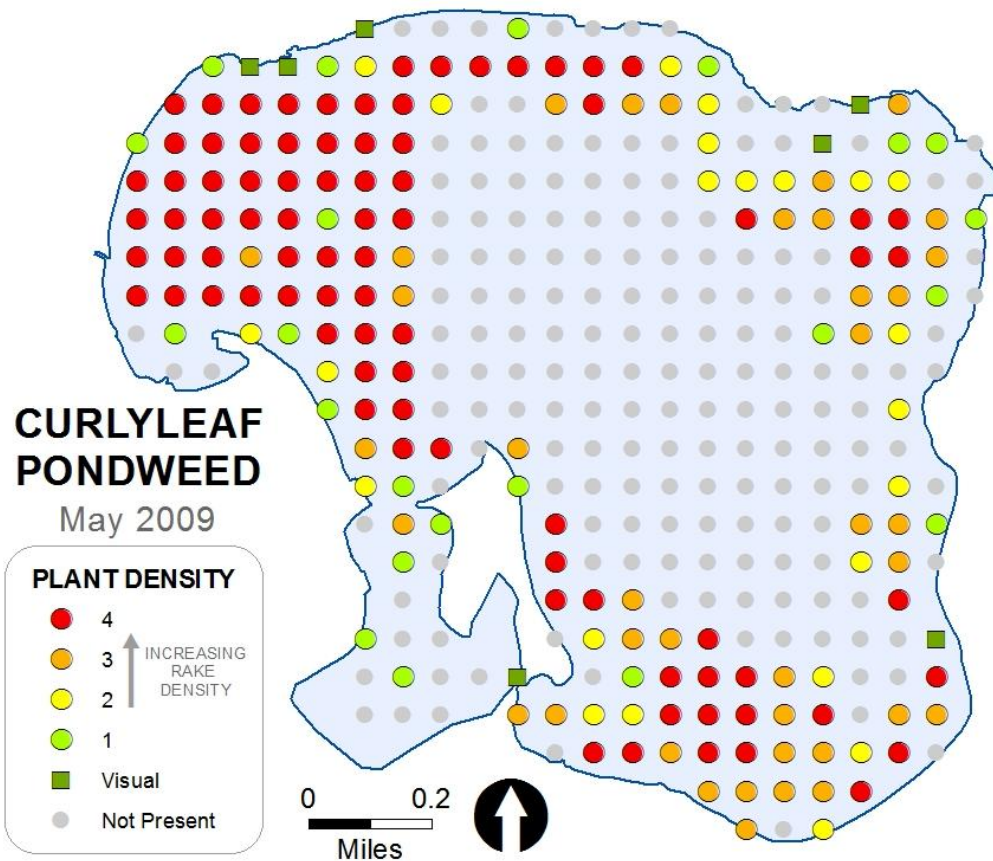

GERMAN LAKE

Bathymetry

GERMAN LAKE

No samples collected (>17 feet)

May 2009 – German Lake -- Vegetation Survey

Water Resources Center (Minnesota State – Mankato)

August 2009 – German Lake -- Vegetation Survey

Water Resources Center (Minnesota State – Mankato)