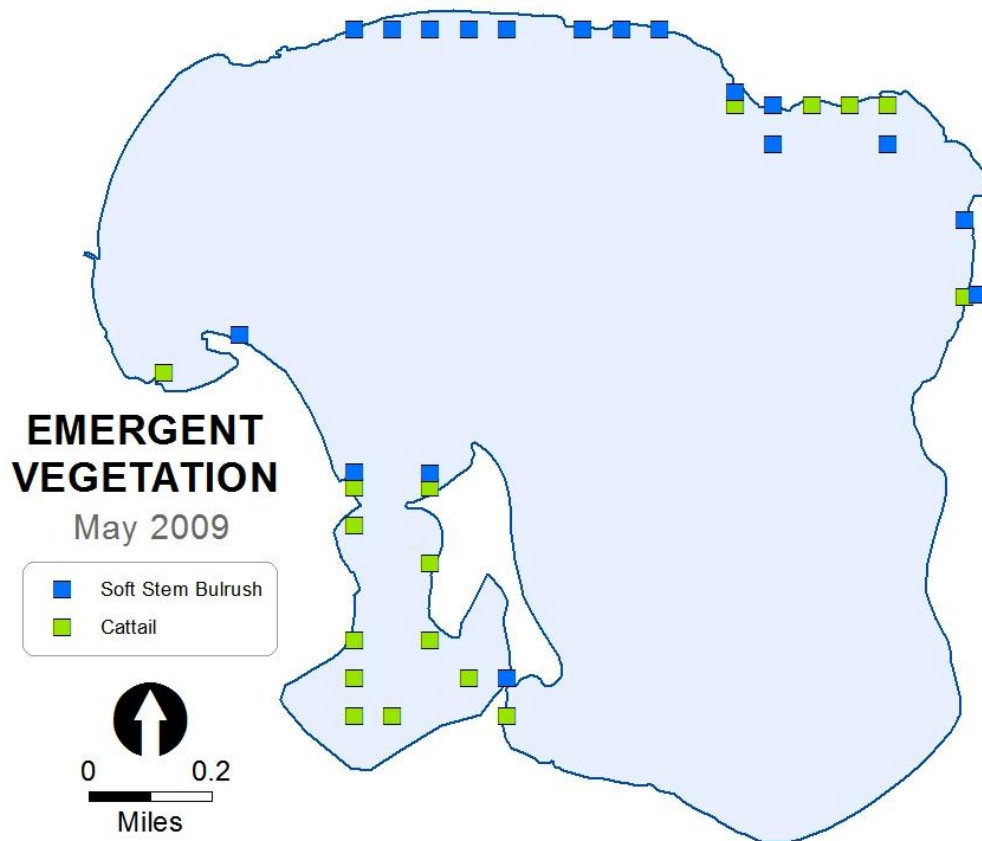

GERMAN LAKE

Bathymetry

GERMAN LAKE

No samples collected (>17 feet)

May 2009 – German Lake -- Vegetation Survey

Water Resources Center (Minnesota State – Mankato)

August 2009 – German Lake -- Vegetation Survey

Water Resources Center (Minnesota State – Mankato)