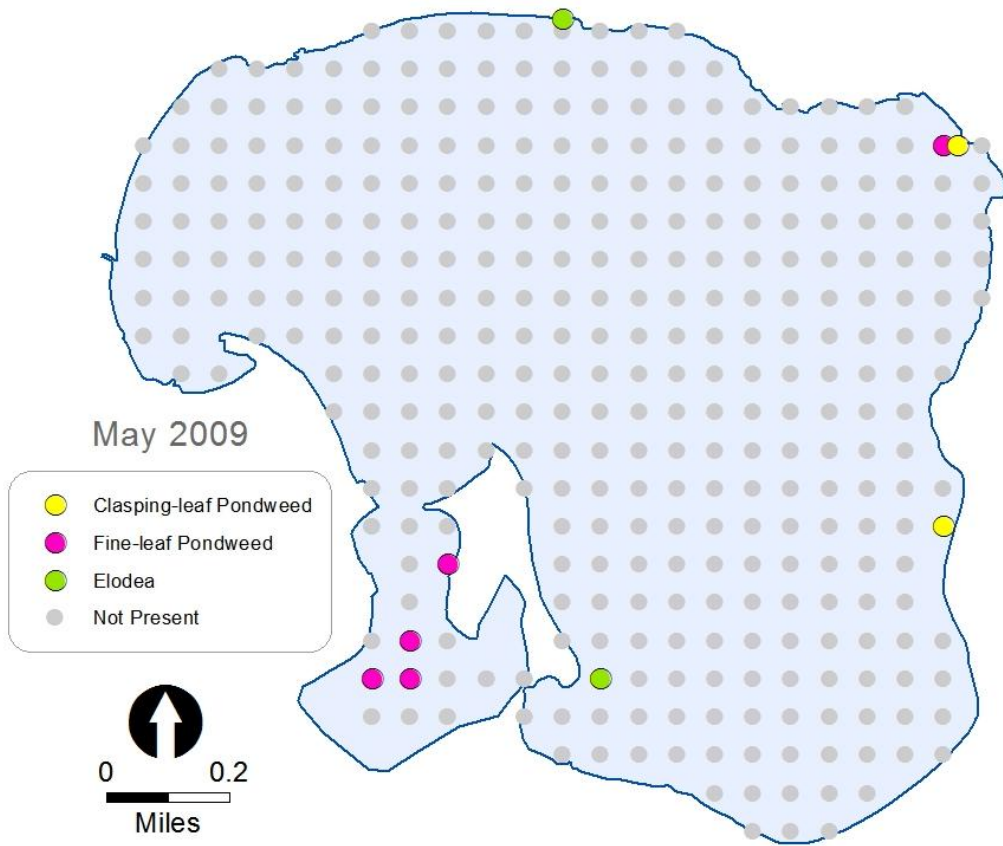

GERMAN LAKE

Bathymetry

GERMAN LAKE

No samples collected (>17 feet)

May 2009 – German Lake -- Vegetation Survey

Water Resources Center (Minnesota State – Mankato)

August 2009 – German Lake -- Vegetation Survey

Water Resources Center (Minnesota State – Mankato)